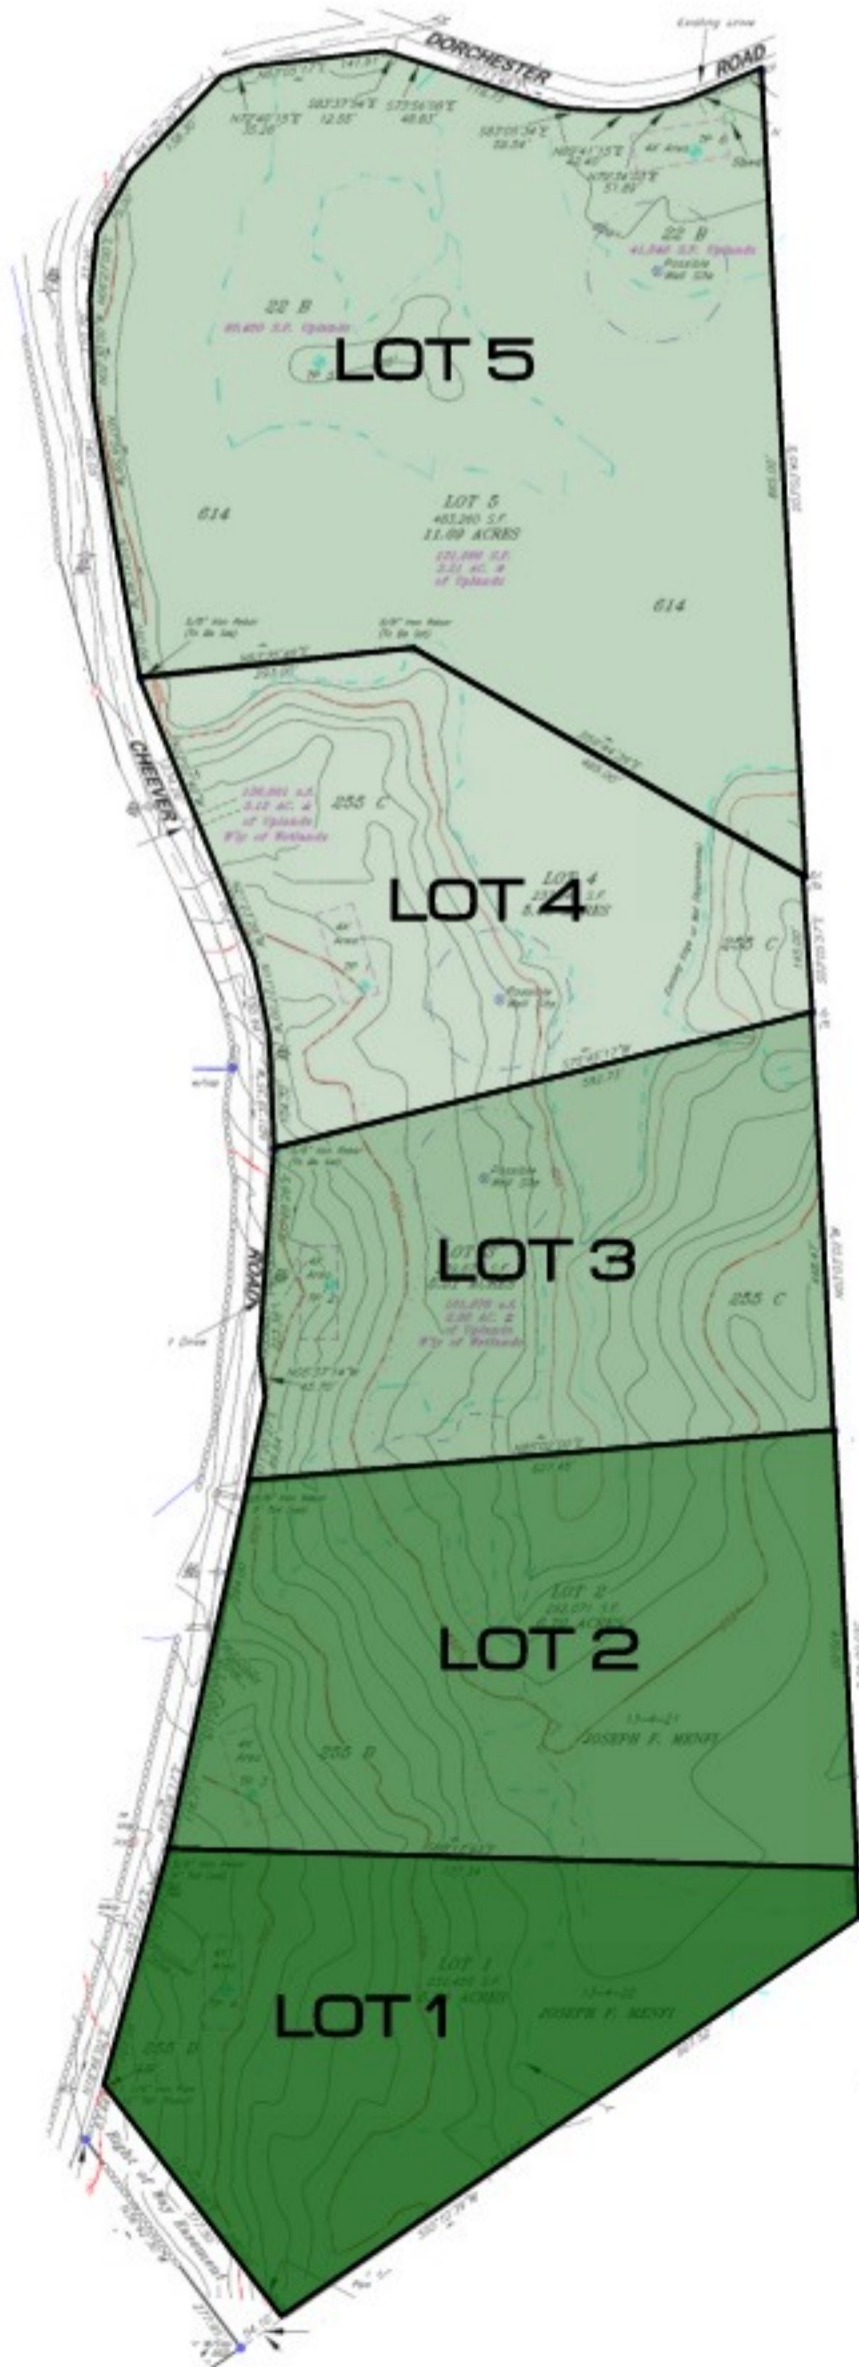

SNOWSHOE RUN

**WENTWORTH
New Hampshire**

LOTS FOR SALE

Snowshoe Run

5-11 acre private lots
Mountain views (Mt. Carr & Mt. Mooselauke)
Abutts State forest to the back
300+ FT road frontage (town maintained rd.)
10 mins to exit 26 on I93, Spere Memorial Hospital, downtown Plymouth, and PSU
25 mins to Loon and Waterville valley Ski Resort

LOT 1: SOLD
LOT 2: SALE PENDING
LOT 3: AVAILABLE
LOT 4: AVAILABLE
LOT 5: AVAILABLE

CALL
for Pricing
& Availability

Property Developed & Homes Constructed By:

NORTH ROCK
CONSTRUCTION LLC

603 536 8988

www.NRConst.com